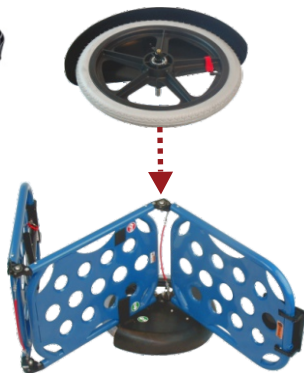

#### Ready to Roll in Under 30 Seconds

Compact Design  
Stows Easily and  
Deploys Rapidly.

Effortless Patient Movement  
Over Virtually Any Terrain.

**Nothing Moves Like a REX**

Multi-functional design converts from a mobile stretcher to a treatment cot in seconds.